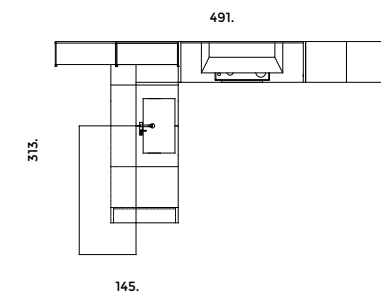

Basi: Frassino dogato Bianco Alba
Pensili metallo: laccato Frost
Cappa: laccato Frost / Frassino Bianco Alba
Top e schienale: ceramica Bianco Venato Extra
Colonne: Frassino Bianco Alba
Zoccolo basi: impiallacciato Bianco Alba
Base cabinets: Bianco Alba ash beadboard
Metal wall units: Frost lacquer
Hood: Frost lacquer / Bianco Alba ash
Worktops and backs: Bianco Venato Extra ceramic
Tall units: Bianco Alba ash
Base cabinet plinths: Bianco Alba veneer