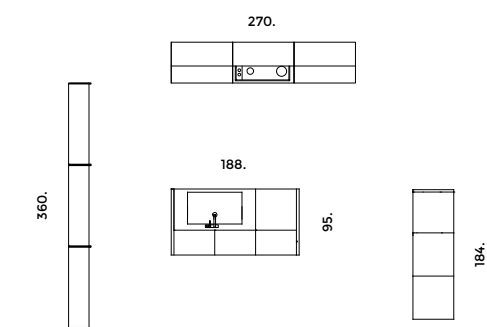

Basi, colonne: Frassino Bianco Alba
Pensili: Frassino laccato Lava
Elementi "Fringe": Frassino Bianco Alba
Isola centrale: laccato Lava
Top basi e schienale: Dekton Danae
Top isola centrale: Dekton Sirius
Zoccolo: impiallacciato Frassino Bianco Alba
Base cabinets and tall units: Bianco Alba ash
Wall units: matte Lava lacquer ash
"Fringe" elements: Bianco Alba ash
Central island: Lava lacquer
Base cabinet worktops and backs: Danae Dekton
Central island worktop: Sirius Dekton
Plinth: Bianco Alba ash veneer